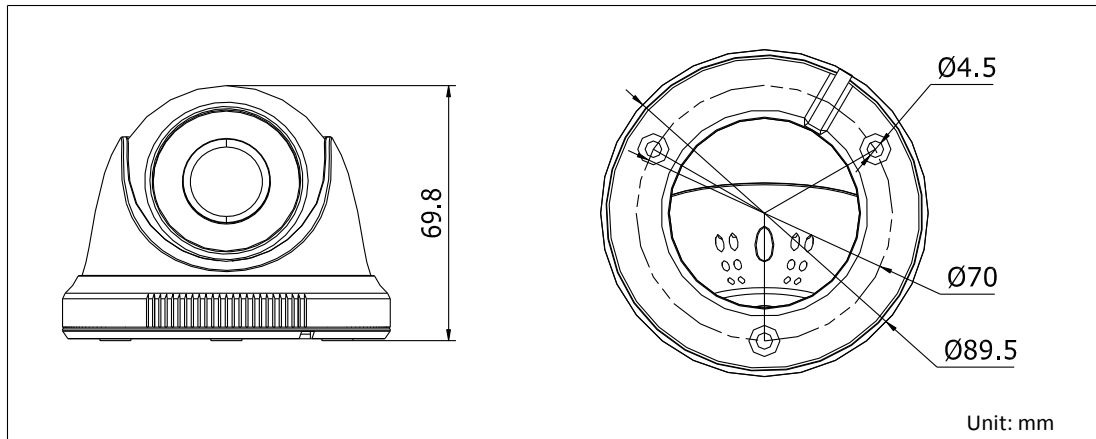

Dimensions