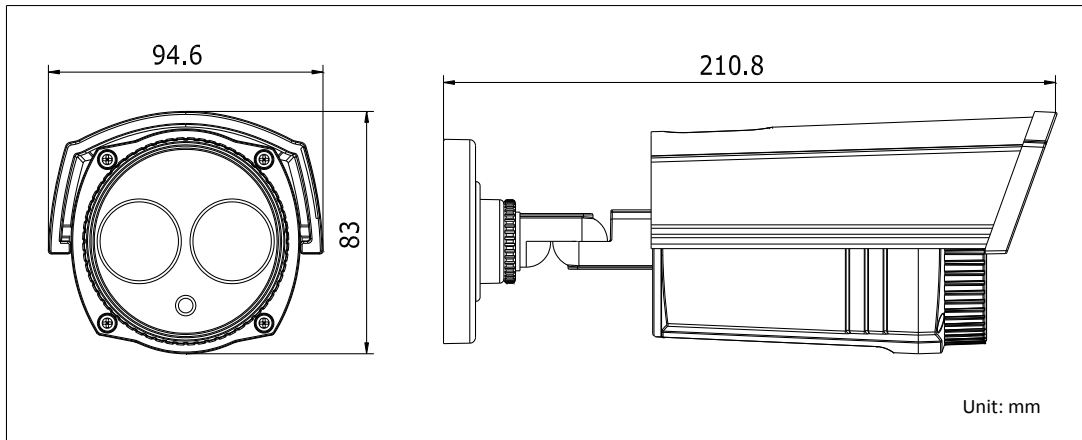

Dimensions