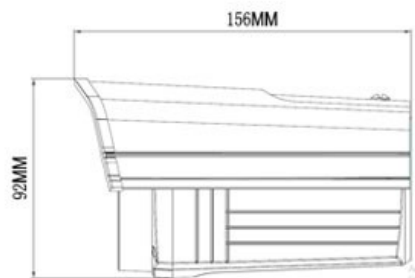

CP- VCG-T10R5**1 MP HDCVI Array Bullet Camera - 50 Mtr.****Main Features**

- 1/2.9" 1 MP HQIS Pro Image Sensor
- 25/30fps@720P
- Day/Night(ICR), AWB, AGC, BLC
- 8mm Lens(12 mm Optional)
- IR Range of 50 Mtr.

CP- VCG-T10R5**1 MP HDCVI Array Bullet Camera - 50 Mtr.****Feature**

Image Sensor
Minimum Illumination
Shutter Speed
White Balance
Gain Control(AGC)
Lens
Video Streaming
ICR
IR
No. of IR LEDs
Operating Temperature
Humidity
Power Source
Power Consumption
Dimension
Weight

Specification

1/2.9" 1 MP HQIS Pro Image Sensor
0.1Lux@F1.2(AGC ON), 0 lux IR on
PAL:1/50~1/100000s NTSC:1/30~1/10000S
Auto
Auto
8mm (12 mm Optional)
720P@25 fps
Supports
IR Range of 50 Mtr.
2 Pcs Array
-20°C~+55°C
-10%~90%
DC12V (±10%) 50mA~65mA
290mA
156mm x 92mm x 107mm
0.7 Kg.