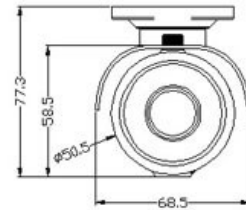

CP- VCG-T10L2V1-0360**1 MP HDCVI IR Bullet Camera - 20 Mtr.****CP PLUS**
CORAL**Main Features**

- 1 MP HQIS Pro Image Sensor
- 25/30fps@720P
- Day/Night(ICR), AWB, AGC, BLC
- 3.6 mm Lens
- IR Range of 20 Mtr.
- IP66

CP- VCG-T10L2V1-0360**1 MP HDCVI IR Bullet Camera - 20 Mtr.****Feature**

Image Sensor
Minimum Illumination
Shutter Speed
White Balance
Gain Control(AGC)
Lens
S/N Ratio
Video Streaming
ICR
IR
No. of IR LEDs
Operating Temperature
Humidity
Power Source
Power Consumption
Weatherproof Standard
Dimension
Weight

Specification

1 MP HQIS Pro Image Sensor
0.1Lux@F1.2(AGC ON), 0 lux IR on
1/50s(1/60s)-1/100,000s (Auto/Fixed)
Auto
Auto
3.6mm
52dB
720P@25 fps
Supports
IR Range of 20 Mtr.
24
-20°C~+50°C
-10%~90%
DC12V (±10%)
0.4W(2.5W after IR LED Powered on)
IP66
185mm x 68.5mm x 77.3mm
0.28 Kg.