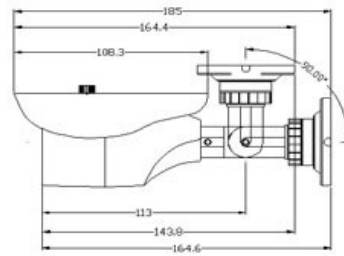

CP- VCG-T10L2V1-0360**1 MP HDCVI IR Bullet Camera - 20 Mtr.****CP PLUS**
CORAL**Main Features**

- 1 MP HQIS Pro Image Sensor
- 25/30fps@720P
- Day/Night(ICR), AWB, AGC, BLC
- 3.6 mm Lens
- IR Range of 20 Mtr.
- IP66

CP- VCG-T10L2V1-0360**1 MP HDCVI IR Bullet Camera - 20 Mtr.****Feature**

Image Sensor
Minimum Illumination
Shutter Speed
White Balance
Gain Control(AGC)
Lens
S/N Ratio
Video Streaming
ICR
IR
No. of IR LEDs
Operating Temperature
Humidity
Power Source
Power Consumption
Weatherproof Standard
Dimension
Weight

Specification

1 MP HQIS Pro Image Sensor
0.1Lux@F1.2(AGC ON), 0 lux IR on
1/50s(1/60s)-1/100,000s (Auto/Fixed)
Auto
Auto
3.6mm
52dB
720P@25 fps
Supports
IR Range of 20 Mtr.
24
-20°C~+50°C
-10%~90%
DC12V (±10%)
0.4W(2.5W after IR LED Powered on)
IP66
185mm x 68.5mm x 77.3mm
0.28 Kg.