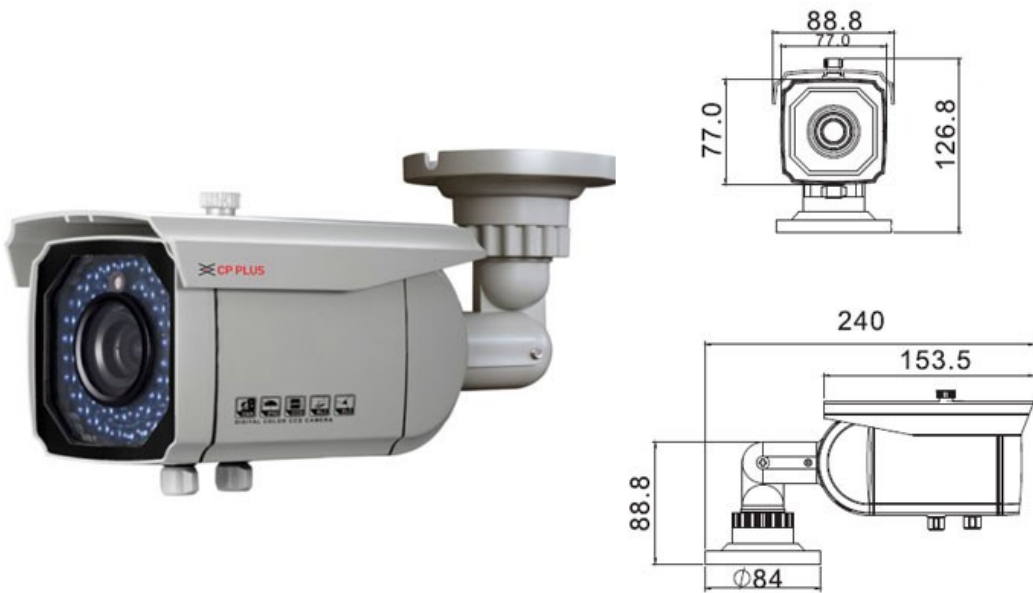

CP- VCG-T10FL5**1 MP HDCVI VF IR Bullet Camera - 50 Mtr.****CP PLUS**
CORAL**Main Features**

- 1/2.9" 1 MP HQIS Pro Image Sensor
- 25/30fps@720P
- Day/Night(ICR), AWB, AGC, BLC
- 2.8~12mm Lens
- IR Range of 50 Mtr.
- IP66

CP- VCG-T10FL5**1 MP HDCVI VF IR Bullet Camera - 50 Mtr.****Feature**

Image Sensor
Minimum Illumination
Shutter Speed
White Balance
Lens
Gain Control(AGC)
Video Streaming
ICR
IR
No. of IR LEDs
Operating Temperature
Humidity
IP Rating
Power Source
Power Consumption
Dimension
Weight

Specification

1/2.9" 1 MP HQIS Pro Image Sensor
0.1Lux@F1.2(AGC ON), 0 lux IR on
PAL:1/50~1/100000s NTSC:1/30~1/10000S
Auto
2.8~12 mm
Auto
720P@25 fps
Supports
IR Range of 50 Mtr.
48
-20°C~+55°C
-10%~90%
IP66
DC12V (±10%) 50mA~65mA
390mA
240mm x 126mm x 88.8mm
900g