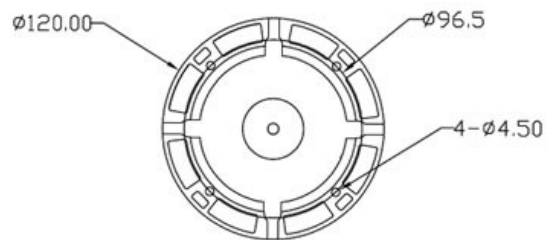

CP- VCG-D20FL4

2 MP HDCVI IR VF Dome Camera - 40 Mtr.

CP PLUS
CORAL

Main Features

- 1/2.7" 2 MP HQIS Pro Image Sensor
- 25/30fps@1080P
- Day/Night(ICR), AWB, AGC, BLC
- 2.8~12mm Lens
- IR Range of 40 Mtr.

CP- VCG-D20FL4

2 MP HDCVI IR VF Dome Camera - 40 Mtr.

Feature

Image Sensor
Minimum Illumination
Shutter Speed
White Balance
Gain Control(AGC)
Lens
S/N Ratio
Video Streaming
Video Output
ICR
IR
No. of IR LEDs
Operating Temperature
Power Source
Power Consumption
Dimension
Weight

Specification

1/2.7" 2 MP HQIS Pro Image Sensor
Color (0.1Lux), White and Black (0Lux IR LED On)
1/50(1/60)-1/100000s
Auto
Auto
2.8~12mm
52dB (AGC OFF/BW OFF)
1080P@25 fps
1.0Vp-p75Ω
Supports
IR Range of 40 Mtr.
36
-10°C~+50°C
DC12V
0.4W(2.5W after IR LED Powered on)
118mm x 118mm x 85.2mm
0.534 Kg.