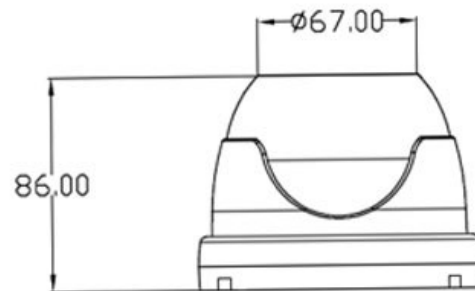

CP- VCG-D20FL4

2 MP HDCVI IR VF Dome Camera - 40 Mtr.

CP PLUS
CORAL

Main Features

- 1/2.7" 2 MP HQIS Pro Image Sensor
- 25/30fps@1080P
- Day/Night(ICR), AWB, AGC, BLC
- 2.8~12mm Lens
- IR Range of 40 Mtr.

CP- VCG-D20FL4

2 MP HDCVI IR VF Dome Camera - 40 Mtr.

Feature

Image Sensor
Minimum Illumination
Shutter Speed
White Balance
Gain Control(AGC)
Lens
S/N Ratio
Video Streaming
Video Output
ICR
IR
No. of IR LEDs
Operating Temperature
Power Source
Power Consumption
Dimension
Weight

Specification

1/2.7" 2 MP HQIS Pro Image Sensor
Color (0.1Lux), White and Black (0Lux IR LED On)
1/50(1/60)-1/100000s
Auto
Auto
2.8~12mm
52dB (AGC OFF/BW OFF)
1080P@25 fps
1.0Vp-p75Ω
Supports
IR Range of 40 Mtr.
36
-10°C~+50°C
DC12V
0.4W(2.5W after IR LED Powered on)
118mm x 118mm x 85.2mm
0.534 Kg.