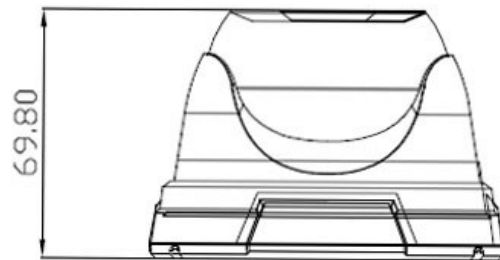

## CP- VCG-D10L2V1-0360

1 MP HDCVI IR Dome Camera - 20 Mtr.

CP PLUS  
**CORAL**

### Main Features

- 1 MP HQIS Pro Image Sensor
- 25/30fps@720P
- Day/Night(ICR), AWB, AGC, BLC
- 3.6mm Lens
- IR Range of 20 Mtr.

**CP- VCG-D10L2V1-0360****1 MP HDCVI IR Dome Camera - 20 Mtr.****Feature**