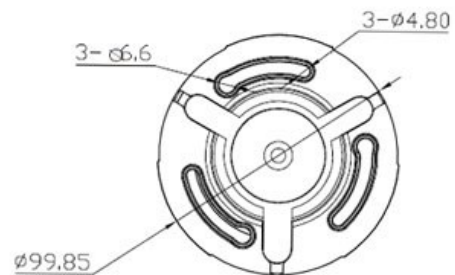

## CP- VCG-D10L2V1-0360

1 MP HDCVI IR Dome Camera - 20 Mtr.

CP PLUS  
**CORAL**

### Main Features

- 1 MP HQIS Pro Image Sensor
- 25/30fps@720P
- Day/Night(ICR), AWB, AGC, BLC
- 3.6mm Lens
- IR Range of 20 Mtr.

**CP- VCG-D10L2V1-0360****1 MP HDCVI IR Dome Camera - 20 Mtr.****Feature**

Image Sensor  
Minimum Illumination  
Shutter Speed  
White Balance  
Lens  
Gain Control(AGC)  
S/N Ratio  
Video Streaming  
Video Output  
ICR  
IR  
No. of IR LEDs  
Operating Temperature  
Power Source  
Power Consumption  
Dimension  
Weight

**Specification**

1 MP HQIS Pro Image Sensor  
Color (0.1Lux), White and Black (0Lux IR LED On)  
1/50(1/60)-1/100000s  
Auto  
3.6mm  
Auto  
52dB (AGC OFF/BW OFF)  
720P@25 fps  
1.0Vp-p75Ω  
Supports  
IR Range of 20 Mtr.  
24  
-10°C~+50°C  
DC12V  
0.4W(2.5W after IR LED Powered on)  
99.85mm x 99.85mm x 69.80mm  
0.15 kG.