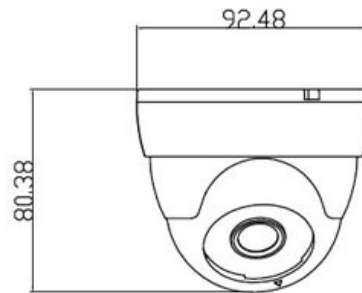

CP- VCG-D10L2**1 MP HDCVI IR Dome Camera - 20 Mtr.****Main Features**

- 1/2.9" 1 MP HQIS Pro Image Sensor
- 25/30fps@720P
- Day/Night(ICR), AWB, AGC, BLC
- 3.6mm Lens
- IR Range of 20 Mtr.

CP- VCG-D10L2**1 MP HDCVI IR Dome Camera - 20 Mtr.****Feature**

Image Sensor
Minimum Illumination
Shutter Speed
White Balance
Gain Control(AGC)
Lens
Video Streaming
ICR
IR
No. of IR LEDs
Operating Temperature
Humidity
Power Source
Power Consumption
Dimension
Weight

Specification

1/2.9" 1 MP HQIS Pro Image Sensor
0.1Lux@F1.2(AGC ON), 0 lux IR on
PAL:1/50~1/100000s NTSC:1/30~1/10000S
Auto
Auto
3.6mm
720P@25 fps
Supports
IR Range of 20 Mtr.
24
-20°C~+55°C
-10%~90%
DC12V (±10%) 50mA~65mA
220mA
Φ71.01mm x 80.38mm
0.15 kG.