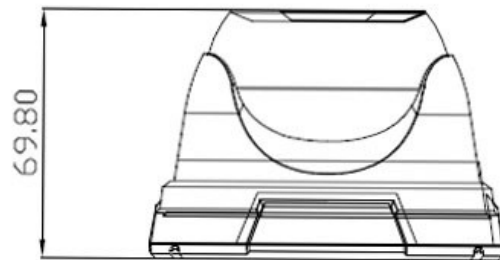

## CP- GC-HD20L2

2 MP HDX IR Dome Camera - 20 Mtr.

**HDX**

### Main Features

- 1/2.7" 2 MP HQIS Pro Image Sensor
- 25/30fps@1080P
- Day/Night(ICR), AWB, AGC, BLC
- 3.6mm Lens
- IR Range of 20 Mtr.