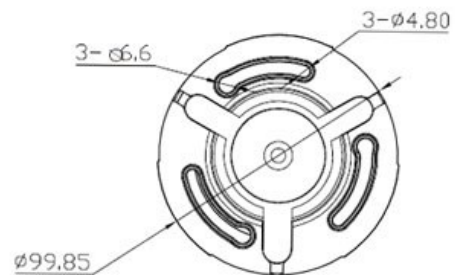

## CP- GC-HD20L2

2 MP HDX IR Dome Camera - 20 Mtr.

**HDX**

### Main Features

- 1/2.7" 2 MP HQIS Pro Image Sensor
- 25/30fps@1080P
- Day/Night(ICR), AWB, AGC, BLC
- 3.6mm Lens
- IR Range of 20 Mtr.

# CP- GC-HD20L2

2 MP HDX IR Dome Camera - 20 Mtr.

HDX

## Specification

1/2.7" 2 MP HQIS Pro Image Sensor  
Color (0.1Lux), White and Black (0Lux IR LED On)  
1/50(1/60)-1/100000s  
Auto  
Auto  
3.6mm  
52dB (AGC OFF/BW OFF)  
1080P@25 fps  
1.0Vp-p75Ω  
Supports  
IR Range of 20 Mtr.  
24  
-10°C~+50°C  
DC12V  
0.4W(2.5W after IR LED Powered on)  
99.85mm x 99.85mm x 69.80mm  
0.15 kG.