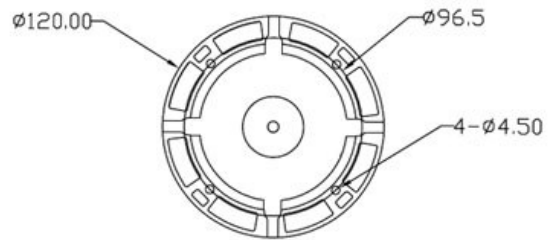

**CP- GC-HD20FL4****2 MP HDX IR VF Dome Camera - 40 Mtr.****HDX****Main Features**

- 1/2.7" 2 MP HQIS Pro Image Sensor
- 25/30fps@1080P
- Day/Night(ICR), AWB, AGC, BLC
- 2.8~12mm Varifocal Lens
- IR Range of 40 Mtr.

# CP- GC-HD20FL4

2 MP HDX IR VF Dome Camera - 40 Mtr.

HDX

## Feature

Image Sensor  
Minimum Illumination  
Shutter Speed  
White Balance  
Gain Control(AGC)  
Lens  
S/N Ratio  
Video Streaming  
Video Output  
ICR  
IR  
No. of IR LEDs  
Operating Temperature  
Power Source  
Power Consumption  
Dimension  
Weight

## Specification

1/2.7" 2 MP HQIS Pro Image Sensor  
Color (0.1Lux), White and Black (0Lux IR LED On)  
1/50(1/60)-1/100000s  
Auto  
Auto  
2.8~12mm Varifocal Lens  
52dB (AGC OFF/BW OFF)  
1080P@25 fps  
1.0Vp-p75Ω  
Supports  
IR Range of 40 Mtr.  
36  
-10°C~+50°C  
DC12V  
0.4W(2.5W after IR LED Powered on)  
118mm x 118mm x 85.20mm  
0.534 Kg..