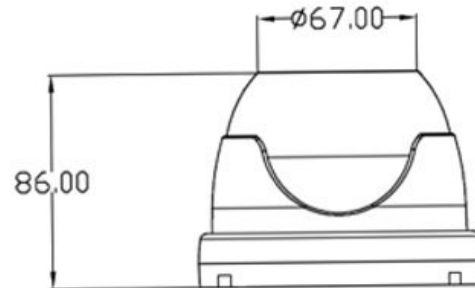

**CP- GC-HD20FL4****2 MP HDX IR VF Dome Camera - 40 Mtr.****HDX****Main Features**

- 1/2.7" 2 MP HQIS Pro Image Sensor
- 25/30fps@1080P
- Day/Night(ICR), AWB, AGC, BLC
- 2.8~12mm Varifocal Lens
- IR Range of 40 Mtr.

# CP- GC-HD20FL4

2 MP HDX IR VF Dome Camera - 40 Mtr.

HDX

## Specification

1/2.7" 2 MP HQIS Pro Image Sensor  
Color (0.1Lux), White and Black (0Lux IR LED On)  
1/50(1/60)-1/100000s  
Auto  
Auto  
2.8~12mm Varifocal Lens  
52dB (AGC OFF/BW OFF)  
1080P@25 fps  
1.0Vp-p75Ω  
Supports  
IR Range of 40 Mtr.  
36  
-10°C~+50°C  
DC12V  
0.4W(2.5W after IR LED Powered on)  
118mm x 118mm x 85.20mm  
0.534 Kg..