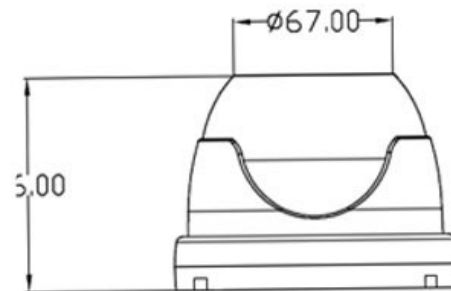

CP- GC-HD10L3**1 MP HDX IR Dome Camera - 30 Mtr.****HDX****Main Features**

- 1/4" 1 MP HQIS Pro Image Sensor
- 25/30fps@720P
- Day/Night(ICR), AWB, AGC, BLC
- 6 mm Lens
- IR Range of 30 Mtr.

CP- GC-HD10L3**1 MP HDX IR Dome Camera - 30 Mtr.****HDX****Feature**

Image Sensor
Minimum Illumination
Shutter Speed
White Balance
Lens
Gain Control(AGC)
S/N Ratio
Video Streaming
Video Output
ICR
IR
No. of IR LEDs
Operating Temperature
Humidity
Power Source
Power Consumption
Dimension
Weight

Specification

1/4" 1 MP HQIS Pro Image Sensor
0.1Lux@F1.2(AGC ON), 0 lux IR on
PAL:1/50~1/100000s NTSC:1/30~1/10000S
Auto
6mm
Auto
52dB (AGC OFF/BW OFF)
720P@25 fps
1.0Vp-p75Ω
Supports
IR Range of 30 Mtr.
30
-20°C~+55°C
-10%~90%
DC12V
0.4W(2.5W after IR LED Powered on)
φ120mm x 86mm
0.3 Kg.