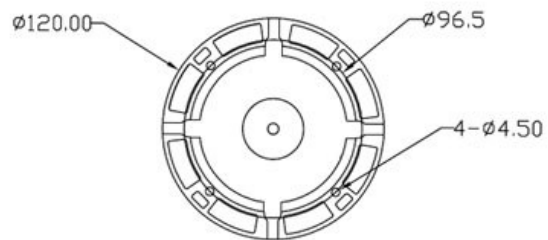

CP- GC-HD10L3**1 MP HDX IR Dome Camera - 30 Mtr.****HDX****Main Features**

- 1/4" 1 MP HQIS Pro Image Sensor
- 25/30fps@720P
- Day/Night(ICR), AWB, AGC, BLC
- 6 mm Lens
- IR Range of 30 Mtr.

CP- GC-HD10L3**1 MP HDX IR Dome Camera - 30 Mtr.****HDX****Feature**

Image Sensor
Minimum Illumination
Shutter Speed
White Balance
Lens
Gain Control(AGC)
S/N Ratio
Video Streaming
Video Output
ICR
IR
No. of IR LEDs
Operating Temperature
Humidity
Power Source
Power Consumption
Dimension
Weight

Specification

1/4" 1 MP HQIS Pro Image Sensor
0.1Lux@F1.2(AGC ON), 0 lux IR on
PAL:1/50~1/100000s NTSC:1/30~1/10000S
Auto
6mm
Auto
52dB (AGC OFF/BW OFF)
720P@25 fps
1.0Vp-p75Ω
Supports
IR Range of 30 Mtr.
30
-20°C~+55°C
-10%~90%
DC12V
0.4W(2.5W after IR LED Powered on)
φ120mm x 86mm
0.3 Kg.