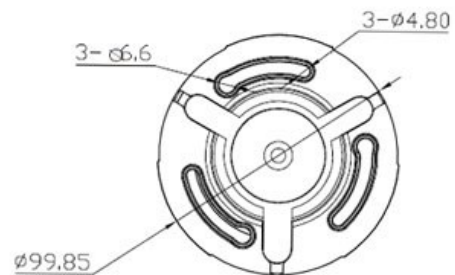

CP- GC-HD10L2-0360

1 MP HDX IR Dome Camera - 20 Mtr.

HDX

Main Features

- 1/4" 1 MP HQIS Pro Image Sensor
- 25/30fps@720P
- Day/Night(ICR), AWB, AGC, BLC
- 3.6mm Lens
- IR Range of 20 Mtr.

CP- GC-HD10L2-0360**1 MP HDX IR Dome Camera - 20 Mtr.****HDX****Feature**

Image Sensor
Minimum Illumination
Shutter Speed
White Balance
Lens
Gain Control(AGC)
S/N Ratio
Video Streaming
Video Output
ICR
IR
No. of IR LEDs
Operating Temperature
Power Source
Power Consumption
Dimension
Weight

Specification

1/4" 1 MP HQIS Pro Image Sensor
Color (0.1Lux), White and Black (0Lux IR LED On)
1/50(1/60)-1/100000s
Auto
3.6mm
Auto
52dB (AGC OFF/BW OFF)
720P@25 fps
1.0Vp-p75Ω
Supports
IR Range of 20 Mtr.
24
-10°C~+50°C
DC12V
0.4W(2.5W after IR LED Powered on)
99.85mm x 99.85mm x 69.80mm
0.15 kG.