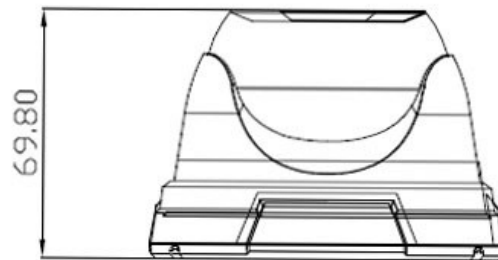

CP- GC-HD10L2-0360

1 MP HDX IR Dome Camera - 20 Mtr.

HDX

Main Features

- 1/4" 1 MP HQIS Pro Image Sensor
- 25/30fps@720P
- Day/Night(ICR), AWB, AGC, BLC
- 3.6mm Lens
- IR Range of 20 Mtr.

CP- GC-HD10L2-0360**1 MP HDX IR Dome Camera - 20 Mtr.****HDX****Feature**

Image Sensor
Minimum Illumination
Shutter Speed
White Balance
Lens
Gain Control(AGC)
S/N Ratio
Video Streaming
Video Output
ICR
IR
No. of IR LEDs
Operating Temperature
Power Source
Power Consumption
Dimension
Weight

Specification

1/4" 1 MP HQIS Pro Image Sensor
Color (0.1Lux), White and Black (0Lux IR LED On)
1/50(1/60)-1/100000s
Auto
3.6mm
Auto
52dB (AGC OFF/BW OFF)
720P@25 fps
1.0Vp-p75Ω
Supports
IR Range of 20 Mtr.
24
-10°C~+50°C
DC12V
0.4W(2.5W after IR LED Powered on)
99.85mm x 99.85mm x 69.80mm
0.15 kG.