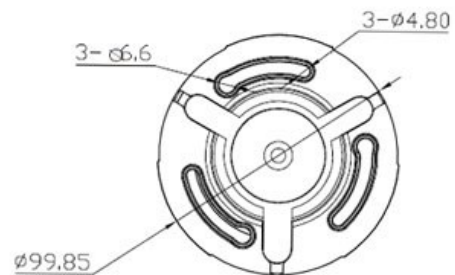

CP- GC-HD10L2-0280

1 MP HDX IR Dome Camera - 20 Mtr.

HDX

Main Features

- 1/4" 1 MP HQIS Pro Image Sensor
- 25/30fps@720P
- Day/Night(ICR), AWB, AGC, BLC
- 2.8mm Lens
- IR Range of 20 Mtr.

CP- GC-HD10L2-0280**1 MP HDX IR Dome Camera - 20 Mtr.****HDX****Feature**

Image Sensor
Minimum Illumination
Shutter Speed
White Balance
Lens
Gain Control(AGC)
S/N Ratio
Video Streaming
Video Output
ICR
IR
No. of IR LEDs
Operating Temperature
Power Source
Power Consumption
Dimension
Weight

Specification

1/4" 1 MP HQIS Pro Image Sensor
Color (0.1Lux), White and Black (0Lux IR LED On)
1/50(1/60)-1/100000s
Auto
2.8mm
Auto
52dB (AGC OFF/BW OFF)
720P@25 fps
1.0Vp-p75Ω
Supports
IR Range of 20 Mtr.
24
-10°C~+50°C
DC12V
0.4W(2.5W after IR LED Powered on)
99.85mm x 99.85mm x 69.80mm
0.15 kG.