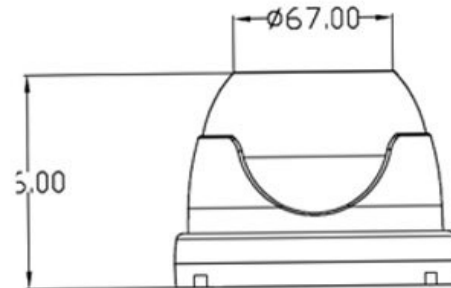

## CP- GC-HD20L3

2 MP HDX IR Dome Camera - 30 Mtr.

HDX

### Main Features

- 1/2.7" 2 MP HQIS Pro Image Sensor
- 25/30fps@1080P
- Day/Night(ICR), AWB, AGC, BLC
- 6mm Lens
- IR Range of 30 Mtr.

**CP- GC-HD20L3****2 MP HDX IR Dome Camera - 30 Mtr.****HDX****Feature**

**Specification**

1/2.7" 2 MP HQIS Pro Image Sensor  
Color (0.1Lux), White and Black (0Lux IR LED On)  
1/50(1/60)-1/100000s  
Auto  
Auto  
6mm  
52dB (AGC OFF/BW OFF)  
1080P@25 fps  
1.0Vp-p75Ω  
Supports  
IR Range of 30 Mtr.  
30  
-10°C~+50°C  
DC12V  
0.4W(2.5W after IR LED Powered on)  
120mm x 120mm x 86mm  
0.3 kg.