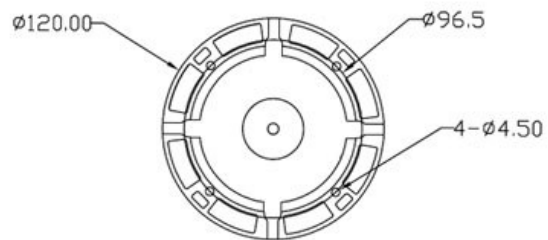

## CP- GC-HD20L3

2 MP HDX IR Dome Camera - 30 Mtr.

HDX

### Main Features

- 1/2.7" 2 MP HQIS Pro Image Sensor
- 25/30fps@1080P
- Day/Night(ICR), AWB, AGC, BLC
- 6mm Lens
- IR Range of 30 Mtr.

**CP- GC-HD20L3****2 MP HDX IR Dome Camera - 30 Mtr.****HDX****Feature**

Image Sensor  
Minimum Illumination  
Shutter Speed  
White Balance  
Gain Control(AGC)  
Lens  
S/N Ratio  
Video Streaming  
Video Output  
ICR  
IR  
No. of IR LEDs  
Operating Temperature  
Power Source  
Power Consumption  
Dimension  
Weight

**Specification**

1/2.7" 2 MP HQIS Pro Image Sensor  
Color (0.1Lux), White and Black (0Lux IR LED On)  
1/50(1/60)-1/100000s  
Auto  
Auto  
6mm  
52dB (AGC OFF/BW OFF)  
1080P@25 fps  
1.0Vp-p75Ω  
Supports  
IR Range of 30 Mtr.  
30  
-10°C~+50°C  
DC12V  
0.4W(2.5W after IR LED Powered on)  
120mm x 120mm x 86mm  
0.3 kg.