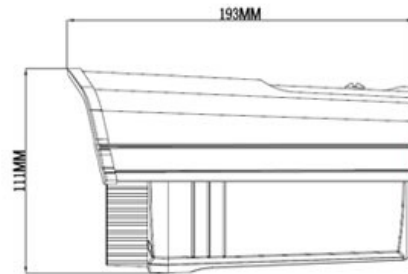

**CP- GC-HT20R8****2 MP HDX IR Array Bullet Camera - 80 Mtr.****HDX****Main Features**

- 1/2.7" 2 MP HQIS Pro Image Sensor
- 25/30fps@1080P
- Day/Night(ICR), AWB, AGC, BLC
- 16mm Lens
- IR Range of 80 Mtr.
- IP66

# CP- GC-HT20R8

2 MP HDX IR Array Bullet Camera - 80 Mtr.

HDX