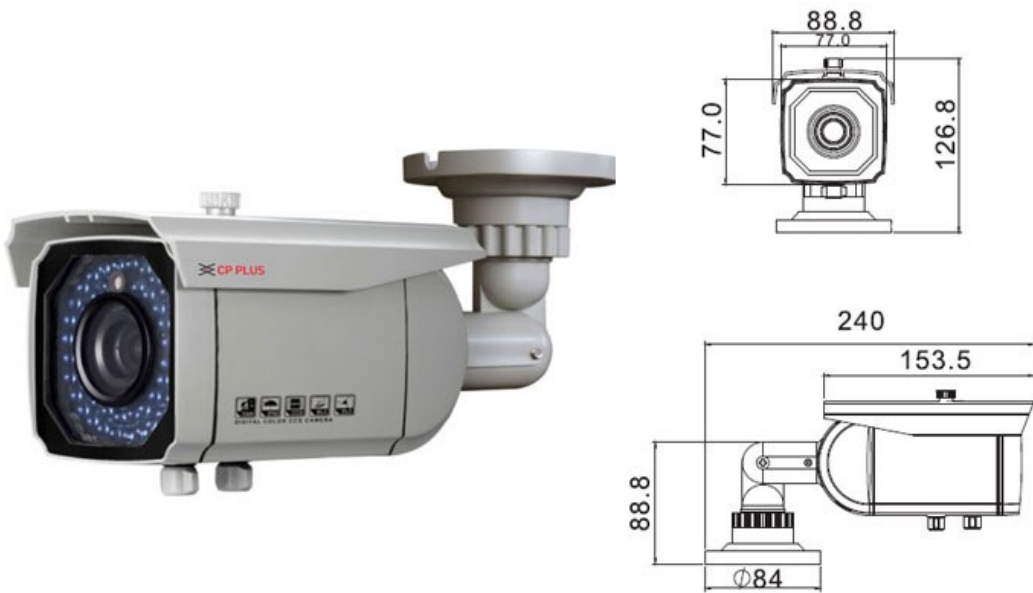

**CP- GC-HT20FL5****2 MP HDX IR VF Bullet Camera - 50 Mtr.****HDX****Main Features**

- 1/2.7" 2 MP HQIS Pro Image Sensor
- 25/30fps@1080P
- Day/Night(ICR), AWB, AGC, BLC
- 2.8~12mm Varifocal Lens
- IR Range of 50 Mtr.
- IP66

**CP- GC-HT20FL5****2 MP HDX IR VF Bullet Camera - 50 Mtr.****HDX****Feature**

Image Sensor  
Minimum Illumination  
Shutter Speed  
White Balance  
Lens  
Gain Control(AGC)  
S/N Ratio  
Video Streaming  
Video Output  
ICR  
IR  
No. of IR LEDs  
Operating Temperature  
Humidity  
Power Source  
Power Consumption  
Weatherproof Standard  
Dimension  
Weight

**Specification**

1/2.7" 2 MP HQIS Pro Image Sensor  
Color (0.1Lux), White and Black (0Lux IR LED On)  
1/50(1/60)-1/100000s  
Auto  
2.8~12mm Varifocal Lens  
Auto  
≥52dB  
1080P@25 fps  
1.0Vp-p Composite Output (75Ω / BNC)  
Supports  
IR Range of 50 Mtr.  
48  
-20°C~+50°C  
≤95% RH no dew  
DC12V  
0.4W(2.5W after IR LED Powered on)  
IP66  
179.3mm x 63mm x 63mm  
0.9 Kg..