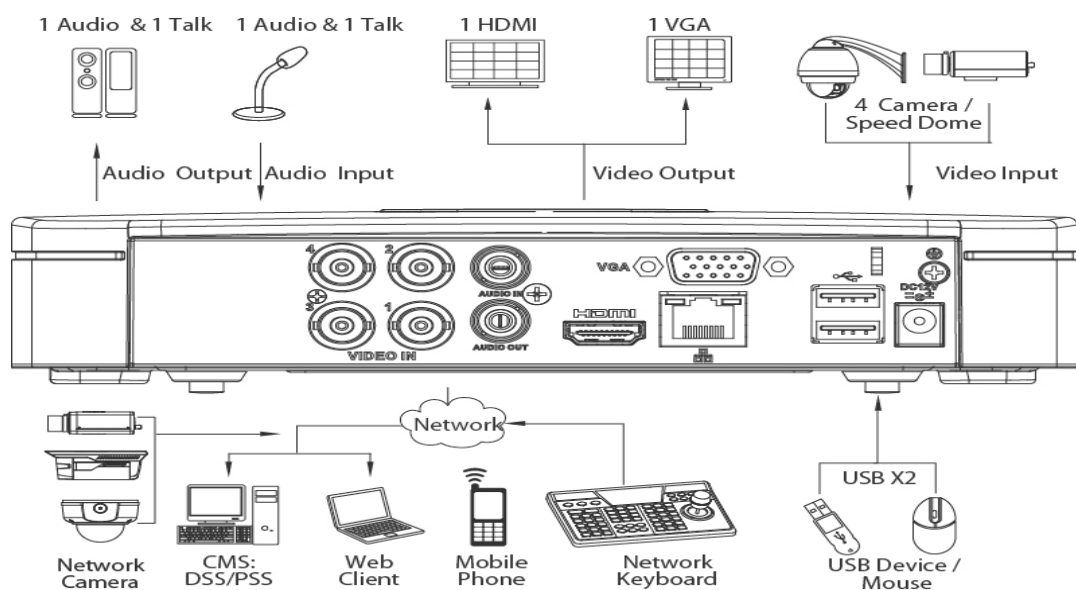

DH-HCVR4104/4108C-S3

	Next camera, Previous camera, Full screen, Repeat, Shuffle, Backup selection, Digital zoom
Backup Mode	USB Device/Internal SATA burner/Network
Network	
Ethernet	RJ-45 port (10/100M)
Network Functions	HTTP, IPv4/IPv6, TCP/IP, UPNP, RTSP, UDP, SMTP, NTP, DHCP, DNS, PPPOE, DDNS, FTP, IP Filter, SNMP, P2P
Max. User Access	128 users
Smart Phone	iPhone, iPad, Android, Windows Phone
Storage	
Internal HDD	1 SATA port, up to 6TB
Auxiliary Interface	
USB Interface	2 ports(2 Rear), USB2.0
General	
Power Supply	DC12V/2A
Power Consumption	10W(without HDD)
Working Environment	-10°C ~ +55°C / 10%~90%RH / 86~106kpa
Dimension(W×D×H)	Smart 1U, 205mm×205mm×40mm
Weight	0.5KG(without HDD)

System Connection

*Takes HCVR4104C-S3 as an example

Dahua Technology Co., Ltd.

1199' BinAn Road, Binjiang District, Hangzhou, China

Tel: +86-571-87688883

Fax: +86-571-87688815

Email: overseas@dahuatech.com

www.dahuatech.com

*Design and specifications are subject to change without notice.

© 2015 Dahua Technology Co., Ltd.